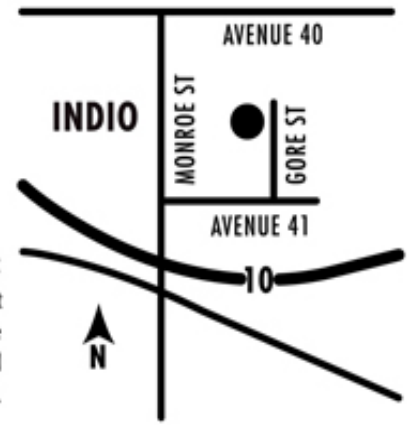

Ponderosa Villas At Paradiso

82-429 Puccini Drive
 Indio, CA 92203
 P: 760.342.5131
 F: 760.342.7230

Driving Directions:

Fwy 10 East, exit Monroe and go north. Turn right on 41st Ave. and then left on Gore. Go around the circle and through gate. Left on Firenze Rd. Model parking straight ahead.

The Cordoba - Residence One - Lot 48

- 1-Story
- 3 Bedrooms
- 2 1/2 Baths
- 3-Bay Tandem Garage
- Bedroom 4 with Bath 4
- Approx. 2,598 to 2,823 Sq. Ft.
- \$319,900

Floor plans, exteriors, features, prices, square footages and specifications may change without prior notice or obligation. All floor plans and renderings are artists' conceptions. Window size and location will vary per elevation. Square footages are approximate. Builder has pre-selected all options and flex rooms for this community. Please see Community Sales Manager for details.